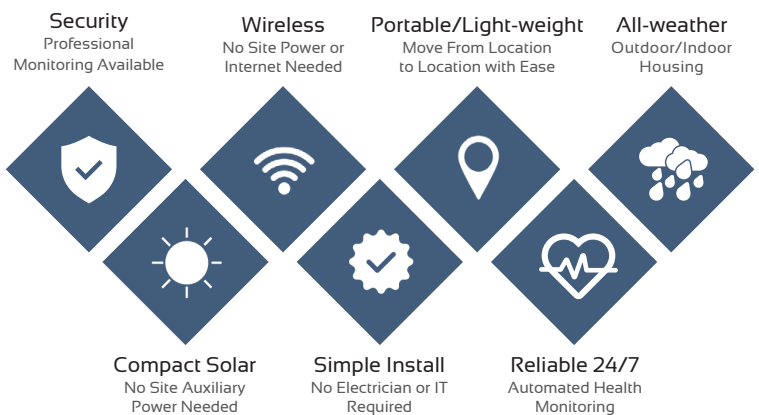

### Flexible, Reliable, Affordable

Sensera Systems' SiteWatch PRO3 day/night site monitoring solution combines thermal, low-light and color cameras with IR illumination, video analytics and 4G LTE communications in one compact, portable integrated system. The TalkDown deterrence kit enables direct communication to an intruder onsite through a speaker and indicator light. When paired with professional monitoring services, agents can deter and verify threats and deploy law enforcement quickly keeping sites safe and secure from external threats.

The SiteWatch PRO3 smart security solution is powered by Sensera's SiteCloud™ platform which provides easy-to-use software for robust detection, alerting, recording, actionable insights, and perimeter security. SiteCloud is tightly integrated with Sensera's complete line of jobsite cameras, SitePOV™ mobile app, and SiteCloudAERIAL™ drone photography services to provide comprehensive automated site monitoring from a simple web interface. When paired with Professional Security Monitoring, TalkDown offers customized, powerful deterrence and response capabilities, which are crucial for complying with site security requirements and adhering to builder's risk insurance requirements.

### Access Your Camera 24/7

- 1080p video streaming and recording (configurable)
- Low-light detection with sensitive 4K camera
- Long-range motion detection covers large areas with fewer cameras
- Continuous video recording
- Schedule and automate capture of stills
- Security Monitoring
- NDAA Compliant