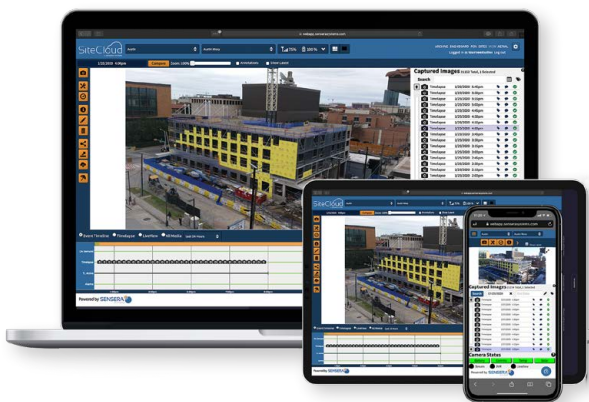

# SiteWatch PRO3 Security Camera

### Flexible, Reliable, Affordable

Sensera Systems' SiteWatch PRO3 day/night site monitoring solution combines thermal, low-light and color cameras with IR illumination, video analytics and 4G LTE communications in one compact, portable integrated system. The TalkDown deterrence kit enables direct communication to an intruder onsite through a speaker and indicator light. When paired with professional monitoring services, agents can deter and verify threats and deploy law enforcement quickly keeping sites safe and secure from external threats.

The SiteWatch PRO3 smart security solution is powered by Sensera's SiteCloud™ platform which provides easy-to-use software for robust detection, alerting, recording, actionable insights, and perimeter security. SiteCloud is tightly integrated with Sensera's complete line of jobsite cameras, SitePOV™ mobile app, and SiteCloudAERIAL™ drone photography services to provide comprehensive automated site monitoring from a simple web interface. When paired with Professional Security Monitoring, TalkDown offers customized, powerful deterrence and response capabilities, which are crucial for complying with site security requirements and adhering to builder's risk insurance requirements.